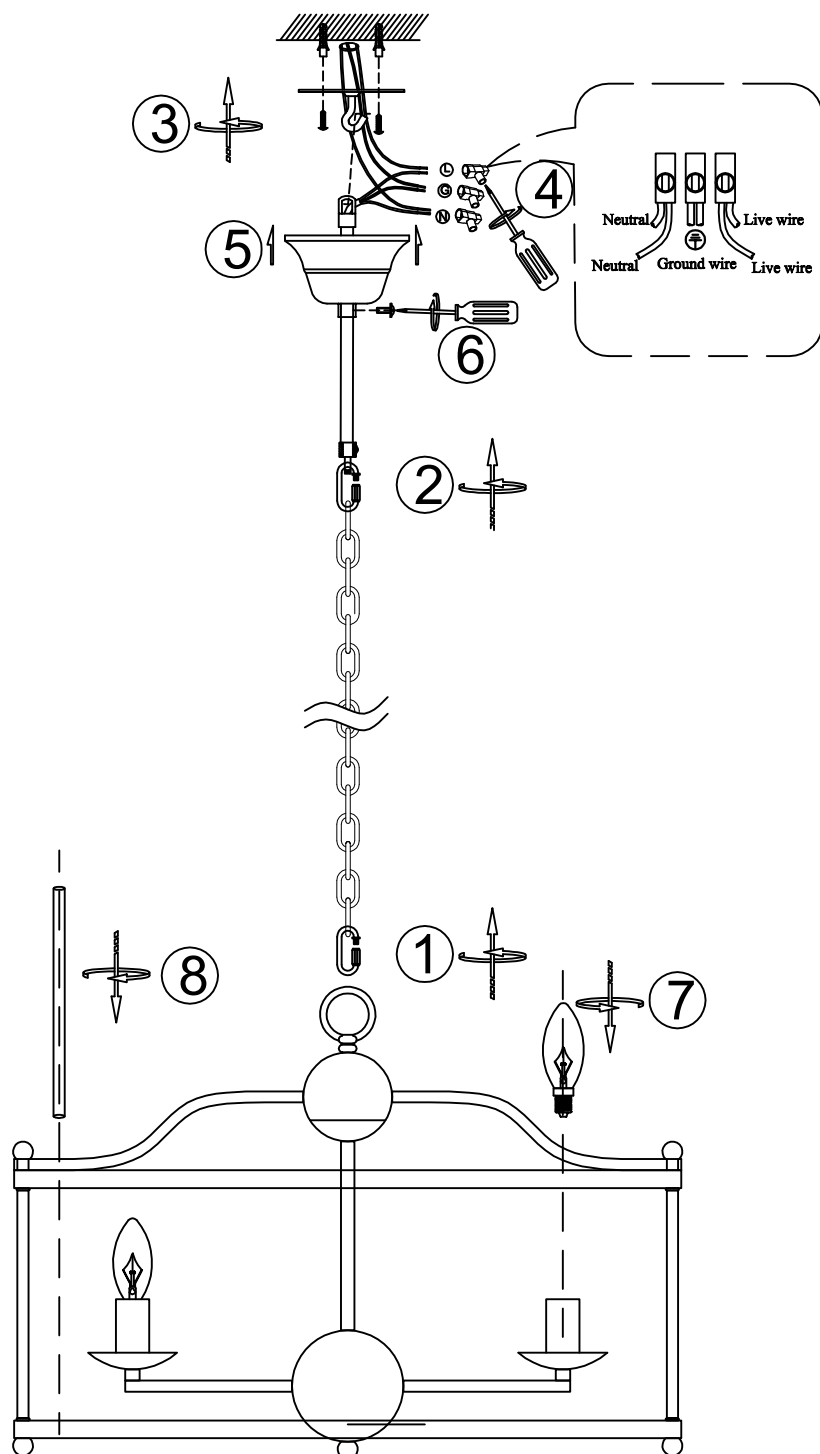

ENGLISH

Specification of installation

In order to ensure safety use, please notice the following items:

- Read and understand the whole Specification.
- Suitable for the use of 220-240V and 50-60Hz.
- Please wear gloves as installment and avoid rot on the surface of plaetng.
- Must be installed on the fixed places and be checked annually.
- Please tum off the lighting source by soft cloth as cleaning prohibited to use of rotted detergent.
- Please connect with the local sales service center when there are any abnormality.

- 3. Wall anchor
- 4. Terminal
- 5. Screw
- Lamp: E14 40W*6 PCS

Product coding: TADEO SP6 D600 CHROME/TRANSPARENTE