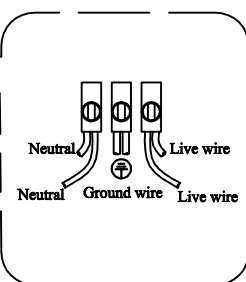

ENGLISH

Specification of installation

In order to ensure safety use, please notice the following items:

- Read and understand the whole Specification.
- Suitable for the use of 220-240V and 50-60Hz.
- Please wear gloves as installment and avoid rot on the surface of plaetng.
- Must be installed on the fixed places and be checked annually.
- Please tum off the lighting source by soft cloth as cleaning prohibited to use of rotted detergent.
- Please connect with the local sales service center when there are any abnormality.

- 3. Wall anchor
- 4. Terminal
- 5. Screw
- Lamp: E14 40W*6 PCS

Product coding: TADEO SP6 D600 CHROME/TRANSPARENTE