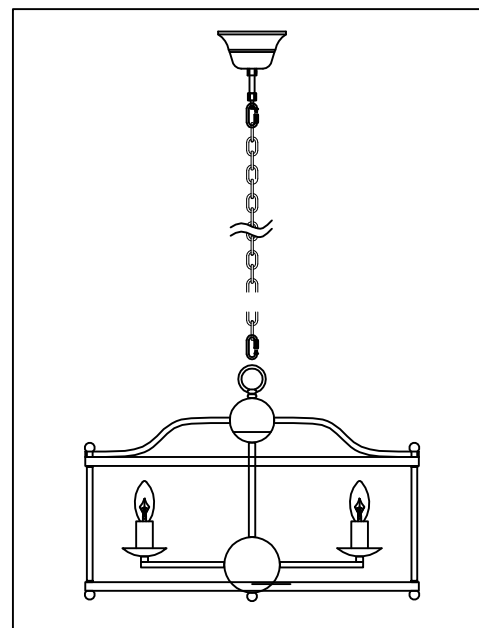

ENGLISH

Specification of installation

In order to ensure safety use, please notice the following items:

- Read and understand the whole Specification.
- Suitable for the use of 220-240V and 50-60Hz.
- Please wear gloves as installment and avoid rot on the surface of plaetng.
- Must be installed on the fixed places and be checked annually.
- Please tum off the lighting source by soft cloth as cleaning prohibited to use of rotted detergent.
- Please connect with the local sales service center when there are any abnormality.

- 3. Wall anchor
- 4. Terminal
- 5. Screw
- Lamp: E14 40W*6 PCS

Product coding: TADEO SP6 D600 CHROME/TRANSPARENTE